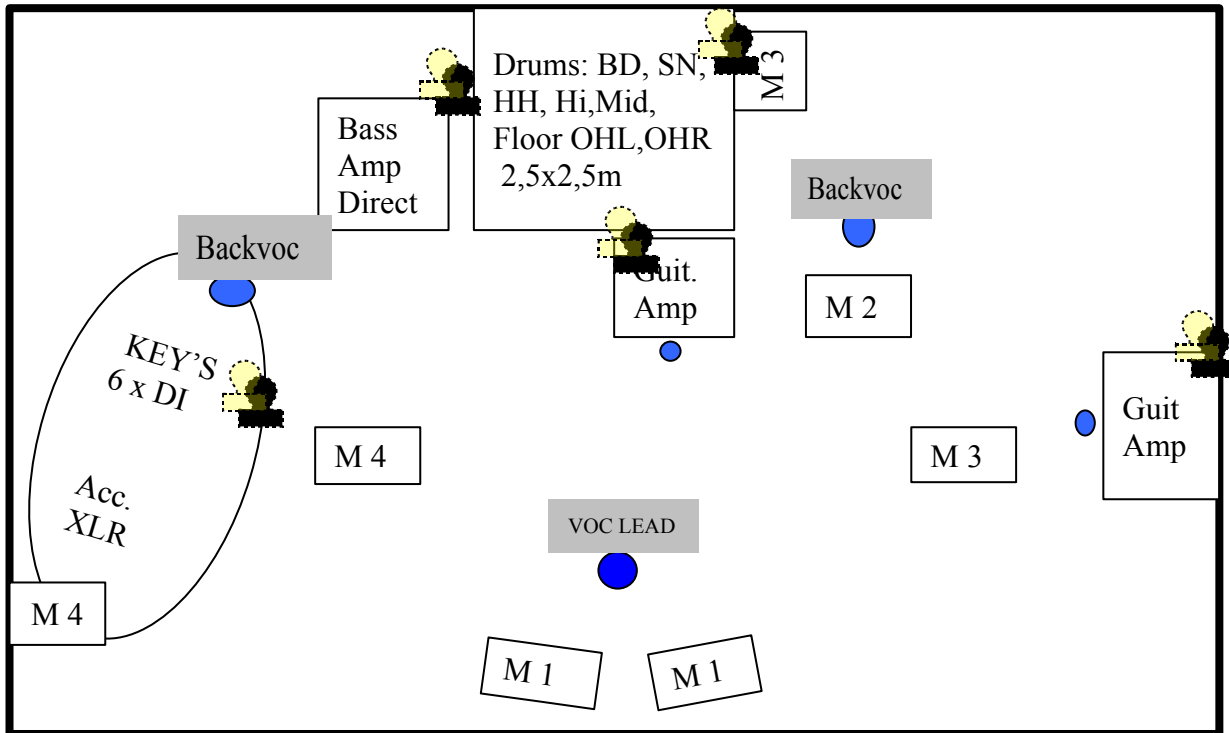

Stageplan Bütikofer-Band

Banner: Bütikofer-Band.ch ca. 2,5 m

Mixerbelegung

Kanal	Instruments	FX
1	BD	Gate/Comp
2	SD	Comp
3	HH	
4	Hi Tom	Gate/Comp
5	Mid Tom	Gate/Comp
6	Floor	Gate/Comp
7	OH L	
8	OH R	
9	Bass	Direct out
10	Guitar Chris	Mic.
11	Guitar Fredy	Mic
12	Akkordion	Direct XLR
13	Key1 - L	DI
14	Key1 - R	DI
15	Key2 - L	DI
16	Key2 - R	DI
17	Laptop - L	DI
18	Laptop - R	DI
19	Voc - Lead	Hall/Delay
20	Voc - Back	Hall/Delay
21	Voc - Back Keyboard	Hall/Delay